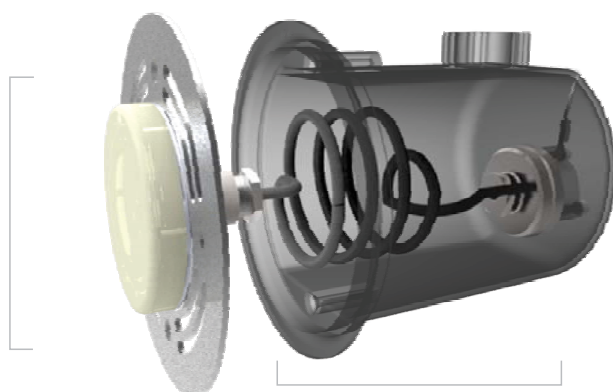

Extra wide 180° beam
for evenly distributed,
illumination

No shadowing
No hotspots

Superior, visually
pleasing results

Features:

- Superior cooling and light extraction means less consumption and more light.
- Instead of one big light, use smaller multiple lights. Less overall light energy for evenly distributed illumination.
- Set the scene and mood. Generic dimming control. Compatible with home automation systems.
- Ultra durable, stainless steel design for a smart, chic, glamorous feel.
- Exotic, customizable flange options e.g. marble, seashells, diamonds (artificial), gold leaf.
- System consumption: AM140M - 18-36-53Watt, AM86 - 9-18-27Watt.
- Crystal white, blue or Whue-RGB light. Customizable colours.
- Brightness: AM140M - 1800(2113) lumens, AM86 - 695 lumens at 25° C (77° F) water temperature.
- Long lasting Philips LEDs. Dual beam angle in one lens: 180° /60°.
- Double insulated (mechanical + compound) IP68 rating, with enhanced thermal path design.
- Thermal cut-off circuit to protect the LEDs

Aquamarine 140M

Ø 143mm
Ø 5.63"

L 145mm
L 5.71"

Aquamarine 86

Ø 86mm
Ø 3.39"

L 94mm
L 3.70"

Lumière
●●●●● technologies

AQUAMARINE LED Flexible strip light

When used in the correct manner, the LED flexible strip light accentuates the beauty of water-in-transit effects.

The elegant lines, water cascades, water flow and surrounding elements come alive at night, lending towards a mystical new environment to delight, to fascinate and to enjoy.