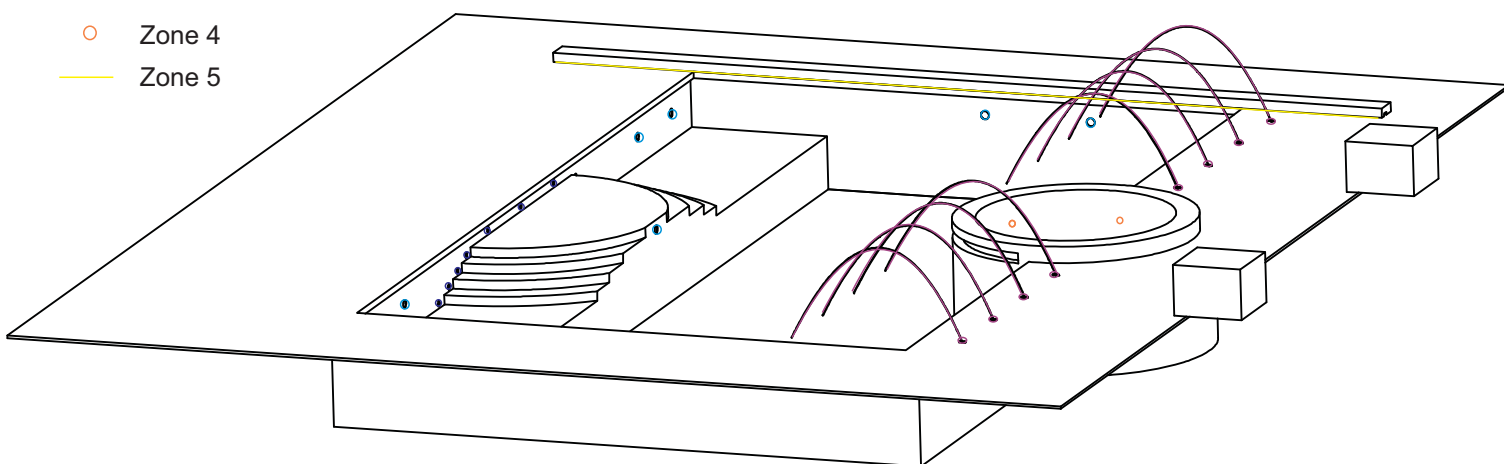

AQUAMARINE lighting control system

Why is simplified, coherent control so important?

A system should be logical, consistent and the sum of all parts should work together as a unified whole. It relies on its own command controller, however can be equally controlled by external systems.

We focus on simplicity, shrouded with elegance and yet the system does not cost the earth to program or maintain. A solution that just works time after time.

For installers and distant projects, the system is pre-build, set and programmed for a quick, non confusing installation experience. By pre-building and testing, it controls the quality of the system build within a project.

Independent zone control allows you to balance lighting lines for storage into scene memories. Possible party scene is bright and lively, whereas a romantic scene is dimmer. These scene memories are recalled by the press of a button.

- Zone 1 This advanced functionality is equally applicable in small and large projects. In a smaller project
- Zone 2 you could be using a main pool light, spa light and flexible striplight in independent zones.
- Zone 3
- Zone 4
- Zone 5