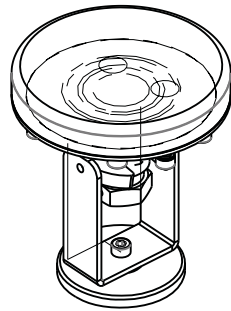

The forever expanding AQUAMARINE family