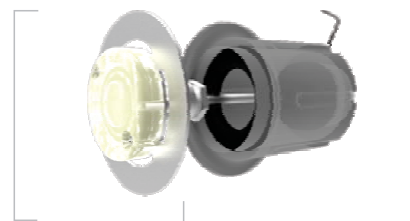

Extra wide 180° beam
for evenly distributed,
illumination

No shadowing
No hotspots

Superior, visually
pleasing results

Features:

- Superior cooling and light extraction means less consumption and more light.
- Instead of one big light, use smaller multiple lights. Less overall light energy for evenly distributed illumination.
- Set the scene and mood. Generic dimming control. Compatible with home automation systems.
- Ultra durable, stainless steel design for a smart, chic, glamorous feel.
- Exotic, customizable flange options e.g. marble, seashells, diamonds (artificial), gold leaf.
- System consumption: AM140M - 18-36-53Watt, AM86 - 9-18-27Watt.
- Crystal white, blue or Whue-RGB light. Customizable colours.
- Brightness: AM140M - 1800(2113) lumens, AM86 - 695 lumens at 25° C (77° F) water temperature.
- Long lasting Philips LEDs. Dual beam angle in one lens: 180° /60°.
- Double insulated (mechanical + compound) IP68 rating, with enhanced thermal path design.
- Thermal cut-off circuit to protect the LEDs

Aquamarine 140M

Ø 143mm
Ø 5.63"

L 145mm
L 5.71"

Aquamarine 86

Ø 86mm
Ø 3.39"

L 94mm
L 3.70"

Lumière
●●●●● technologies

AQUAMARINE LED Flexible strip light

When used in the correct manner, the LED flexible strip light accentuates the beauty of water-in-transit effects.

The elegant lines, water cascades, water flow and surrounding elements come alive at night, lending towards a mystical new environment to delight, to fascinate and to enjoy.