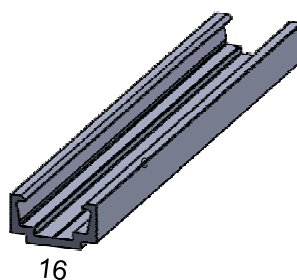

Features:

- Ultra durable, using IP67 / IP68 ingress protection standards for wet environments.
- Ultra long lengths of 20m (IP67) with consistency of colour and brightness. Therefore less cable joins and simplified installation.
- Independent zone control, dimming control, scene setting in conjunction with the main pool lighting fixtures.
- Set the mood, set the scene with instant scene recall, by the press of a button. Seamlessly integrated with the AquaMarine lighting system.
- Dimming and control protocol compatible with home automation systems and theme park lighting control systems.
- Highly efficient technology. Thus more light at a lower wattage per metre. Ensuring longer lengths with less power equipment required.
- ABS mounting profiles for pool environments to simplify installation and to optimise light beam projection.