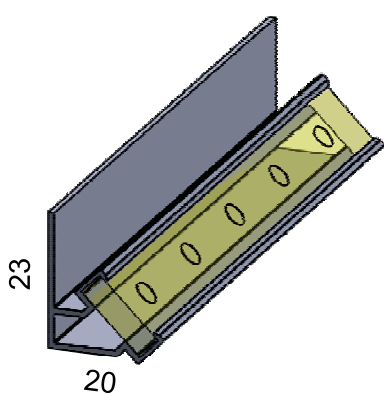

Features:

- Ultra durable, using IP67 / IP68 ingress protection standards for wet environments.
- Ultra long lengths of 20m (IP67) with consistency of colour and brightness. Therefore less cable joins and simplified installation.
- Independent zone control, dimming control, scene setting in conjunction with the main pool lighting fixtures.
- Set the mood, set the scene with instant scene recall, by the press of a button. Seamlessly integrated with the AquaMarine lighting system.
- Dimming and control protocol compatible with home automation systems and theme park lighting control systems.
- Highly efficient technology. Thus more light at a lower wattage per metre. Ensuring longer lengths with less power equipment required.
- ABS mounting profiles for pool environments to simplify installation and to optimise light beam projection.